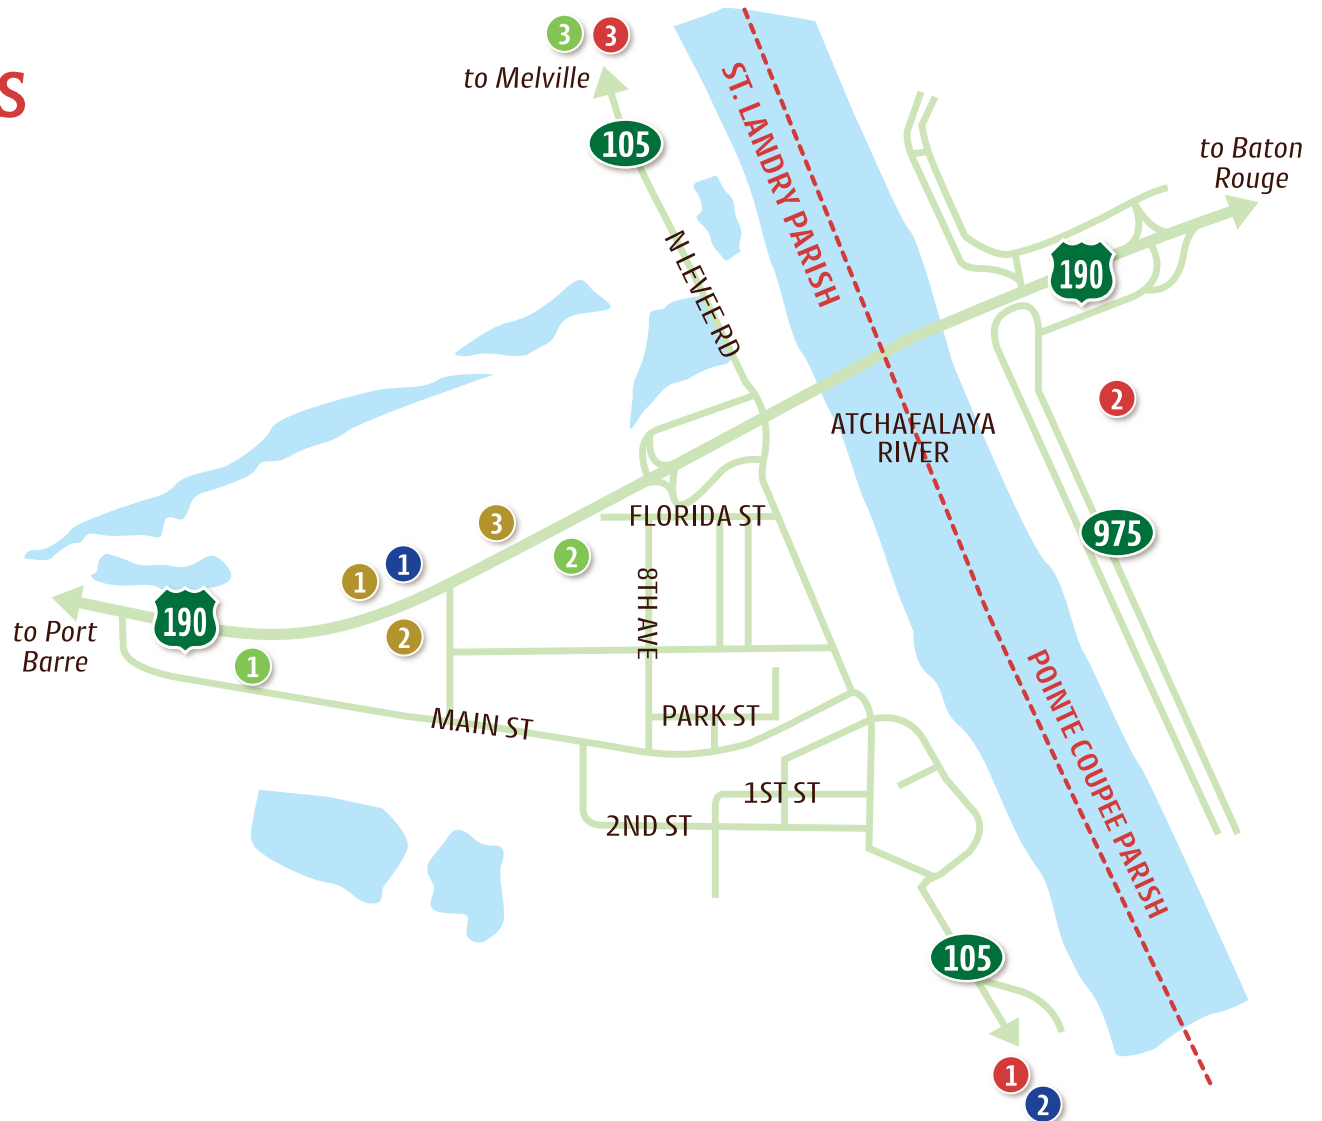

KROTZ SPRINGS MELVILLE

ACCOMMODATIONS

- 1 DC's RV Park
- 2 Atchafalaya Campground

ATTRACTIONS

- 1 Indian Bayou Area
- 2 Sherburne Wildlife Management Area
- 3 Long River Lodge

FOOD & DRINK

- 1 Whitetails Bar & Grill **D**
- 2 Morrow's Diner **D**
- 3 Billy's Diner **B**

SHOPPING

- 1 Cricket's Bait Shop
- 2 Kartchner's Grocery & Specialty Meats **B**
- 3 Cannatella's Grocery & Hardware **T**

MAP IS NOT TO SCALE
DISTANCES MAY VARY

KEY	
Waterways	Food & Drink
Roads	DINE IN
Parish Line	TAKE OUT
Attractions	BOUDIN
Accommodations	Shopping
Venues	Info Centers
MAPS ARE NOT TO SCALE DISTANCES MAY VARY	